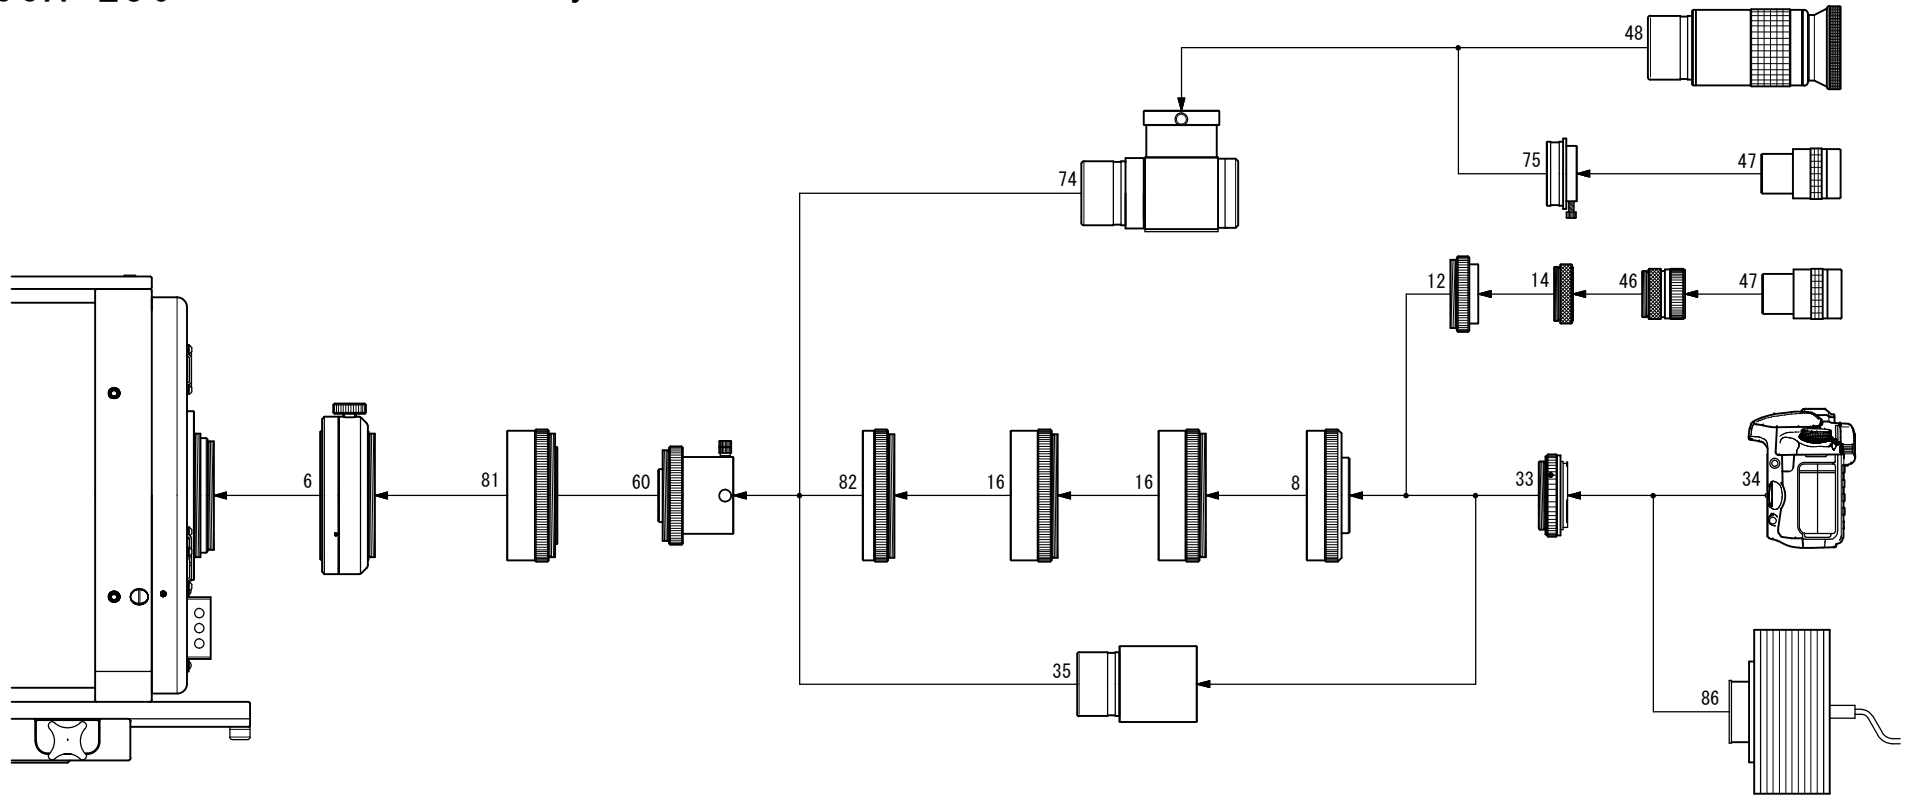

CCA-250 Extender-CR 1.5x System Chart

- 6. CAA (CCA-250) [TKP86200]
- 8. Coupling (TW) [TKP86003]
- 12. Visual adapter [TKP86005]
- 14. Coupling (S) [TKP00103]
- 16. Aux. Ring [TKP86002]
- 33. Wide T-mount DX-WR (EOS) [TKA01251]
Wide T-mount DX-WR (Nikon) [TKA01255]

- 34. SLR camera (EOS/Nikon)
- 35. CA-35 (50.8) [TKA31201]
- 46. Ocular adapter (31.7mm/1 1/4")
- 47. LE Ocular [TKP00101]

- 60. Extender-CR 1.5x [TKA82595]
- 74. Diagonal mirror (2") [TKA00543]
- 75. Adapter (DM) [TKA00111]
- 81. RD-EXT Aux. Ring [TKA86205]
- 82. EXT Coupling [TKA86596]
- 86. CCD camera