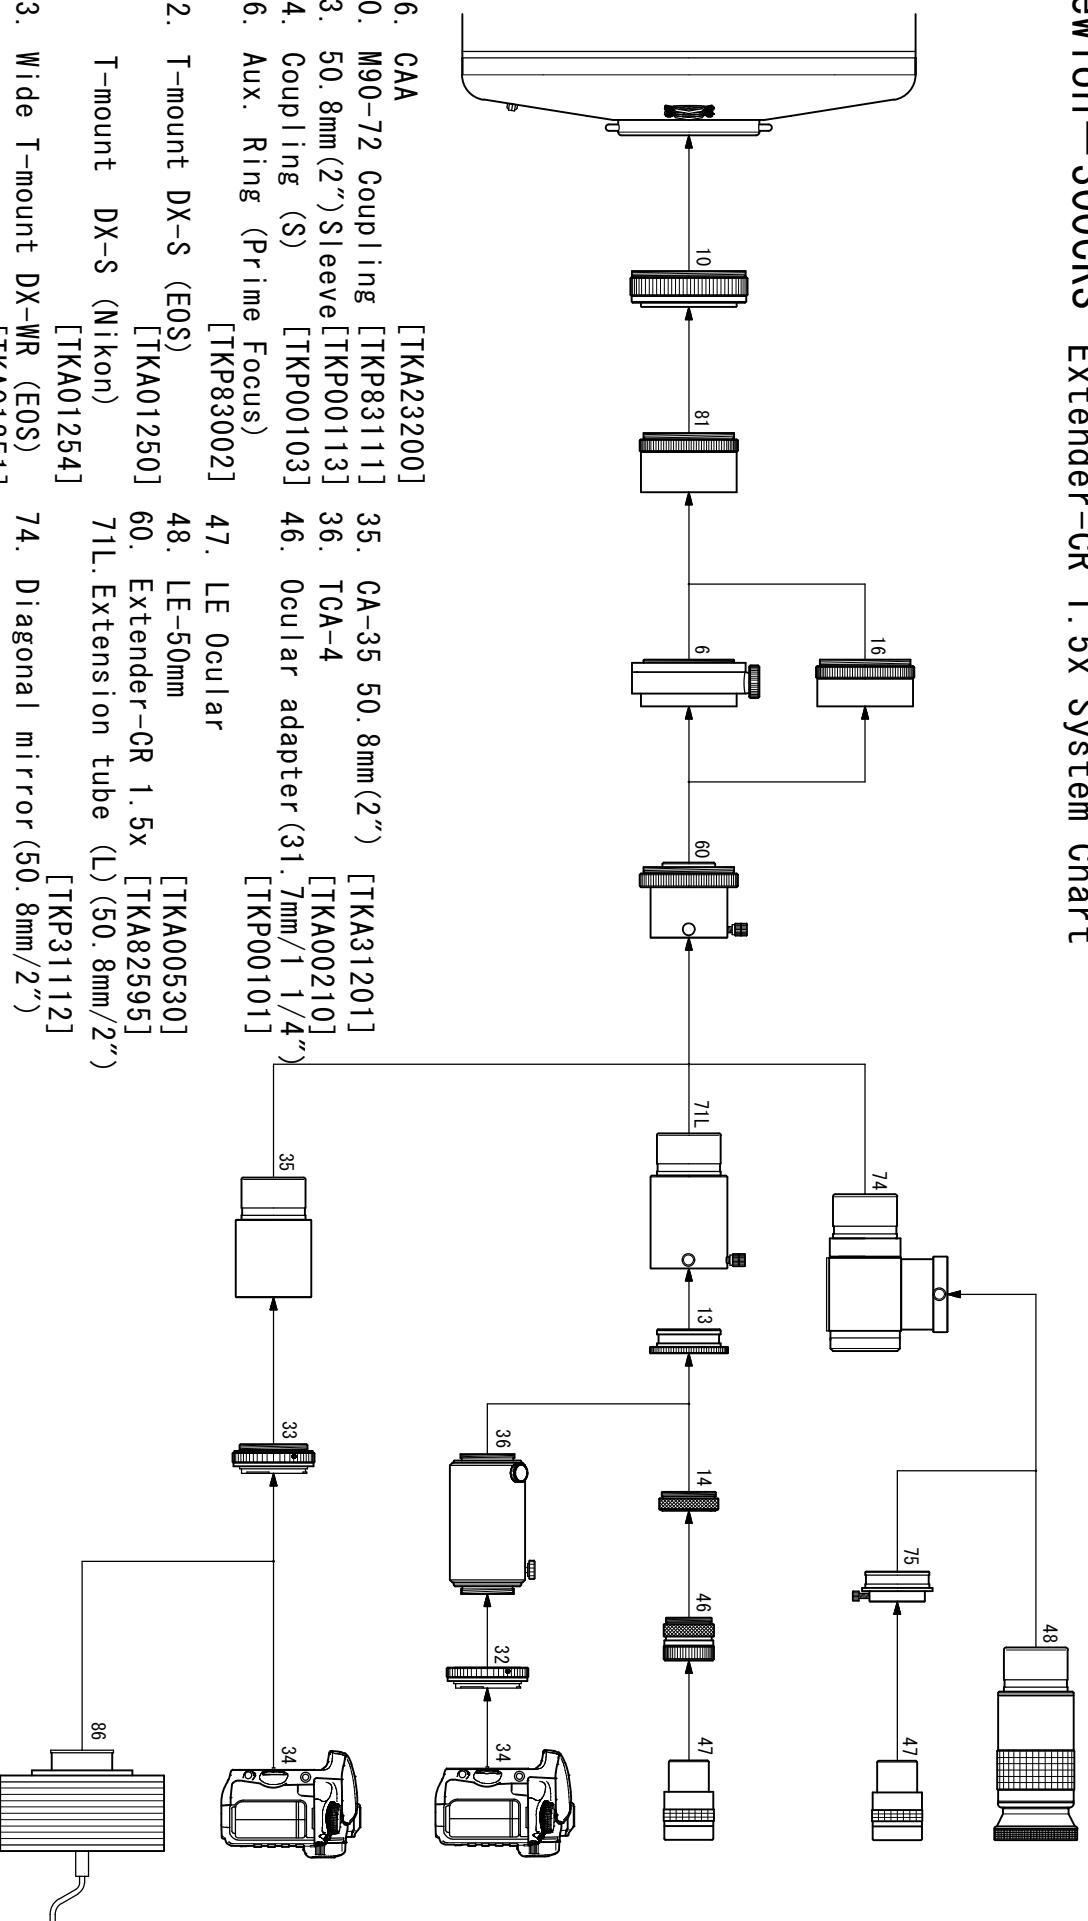

Mewlon—300GRS Extender-CR 1.5x System Chart

- | | |
|--------------------------------------------|---------------------------------------------------|
| 6. CAA
[TKA23200] | 35. CA-35 50.8mm (2")
[TKA31201] |
| 10. M90-72 Coupling [TKP83111] | 36. TCA-4
[TKA00210] |
| 13. 50.8mm (2") Sleeve [TKP00113] | 46. Ocular adapter (31.7mm/1 1/4")
[TKP00101] |
| 14. Coupling (S) [TKP00103] | 47. LE Ocular |
| 16. Aux. Ring (Prime Focus)
[TKP83002] | 48. LE-50mm
[TKA00530] |
| 32. T-mount DX-S (EOS)
[TKA01250] | 60. Extender-CR 1.5x
[TKA82595] |
| T-mount DX-S (Nikon)
[TKA01254] | 71L. Extension tube (L) (50.8mm/2")
[TKP31112] |
| 33. Wide T-mount DX-WR (EOS)
[TKA01251] | 74. Diagonal mirror (50.8mm/2")
[TKA00543] |
| Wide T-mount DX-WR (Nikon)
[TKA01255] | 75. Adapter (DM)
[TKA00111] |
| 34. SLR camera (EOS/Nikon) | 81. RD-EXT Aux. Ring
[TKA83205] |
| | 86. CCD camera |