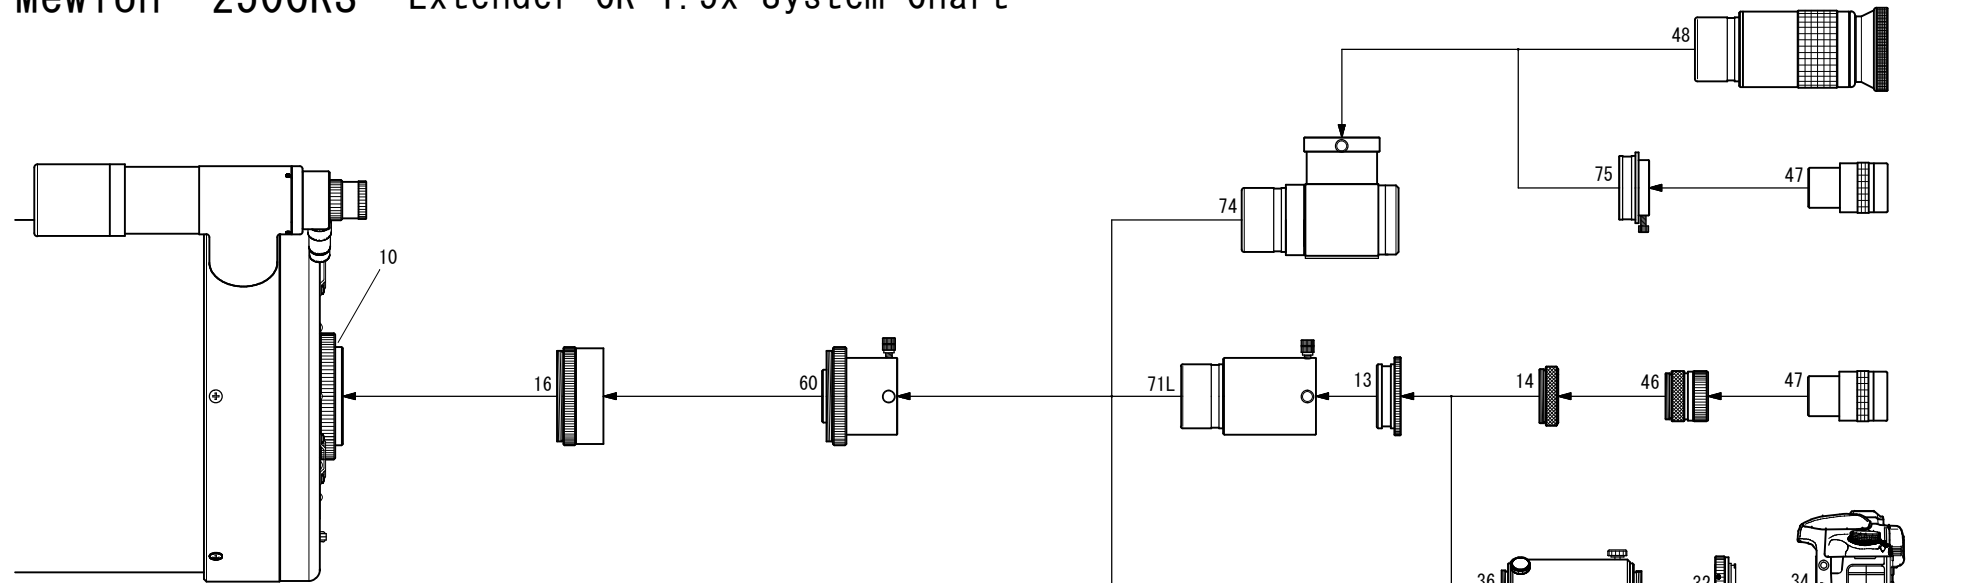

Mewlon—250CRS Extender-CR 1.5x System Chart

- | | | |
|--|---|--|
| 10. M92-72 Coupling
[TKP84111] | 35. CA-35 50.8mm (2")
[TKA31201] | |
| 13. 50.8mm (2") Sleeve
[TKP00113] | 36. TCA-4
[TKA00210] | |
| 14. Coupling (S)
[TKP00103] | 46. Ocular adapter (31.7mm/1 1/4")
[TKP00101] | |
| 16. Aux. Ring (Prime Focus)
[TKP83002] | 47. LE Ocular
[TKA00530] | |
| 32. T-mount DX-S (EOS)
[TKA01250] | 48. LE-50mm
[TKA82595] | |
| T-mount DX-S (Nikon)
[TKA01254] | 60. Extender-CR 1.5x
[TKP31112] | |
| 33. Wide T-mount DX-WR (EOS)
[TKA01251] | 71L. Extension tube (L) (50.8mm/2")
[TKA00543] | |
| Wide T-mount DX-WR (Nikon)
[TKA01255] | 74. Diagonal mirror (50.8mm/2")
[TKA00111] | |
| 34. SLR camera (EOS/Nikon) | 75. Adapter (DM)
[TKA00111] | |
| | 86. CCD camera | |