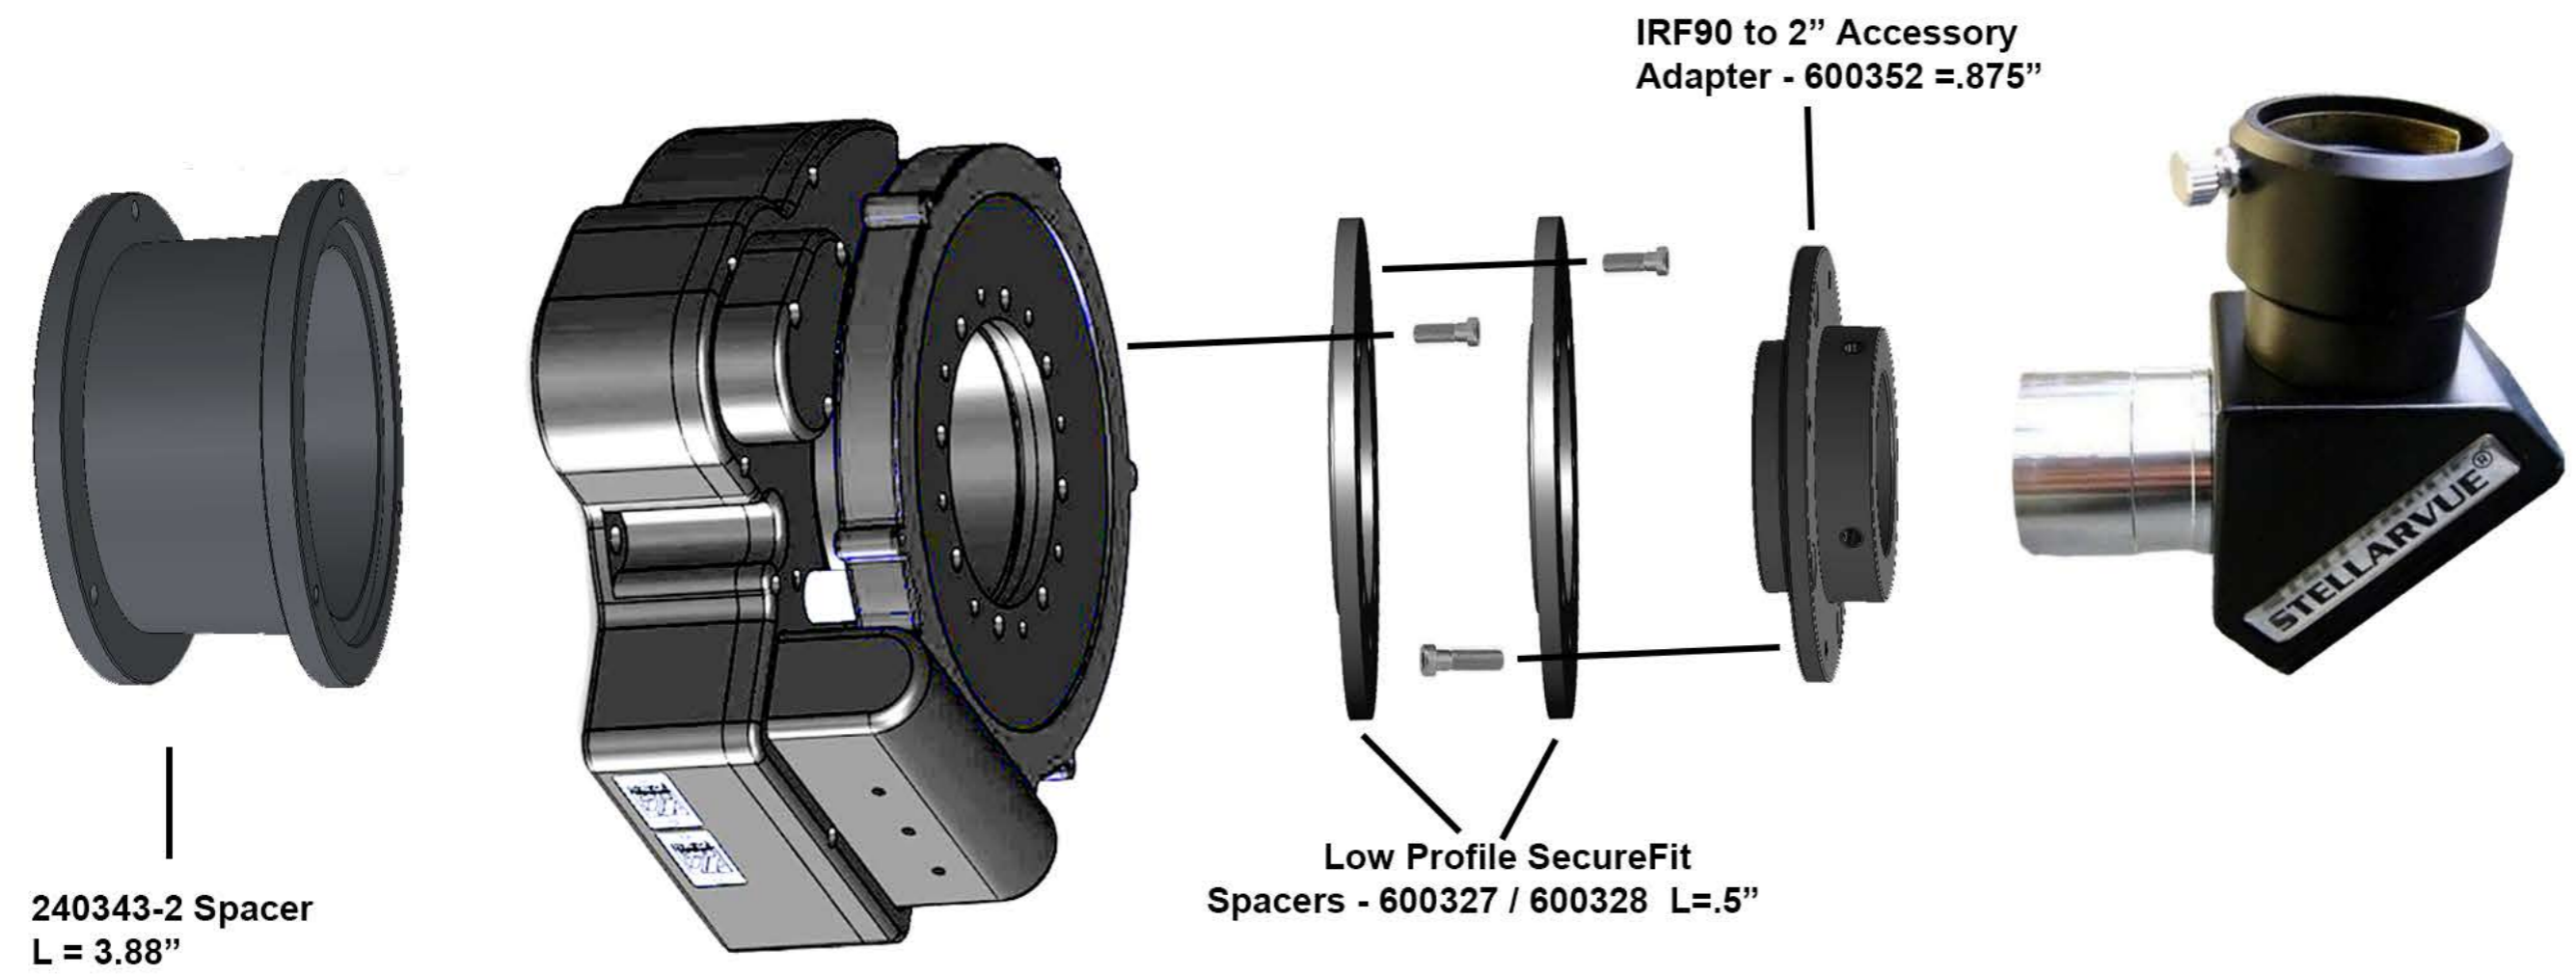

Visual adapters for CDK14 and IRF90

Visual adapters for CDK17 and IRF90

Visual adapters for CDK24 and IRF90

****For CDK20 the 600352 adapter will attach directly to the IRF90, however there can be clearance issues with the eyepiece making contact with the front of the IRF90. Therefore the 600352 adapter is not recommended with the CDK20.**