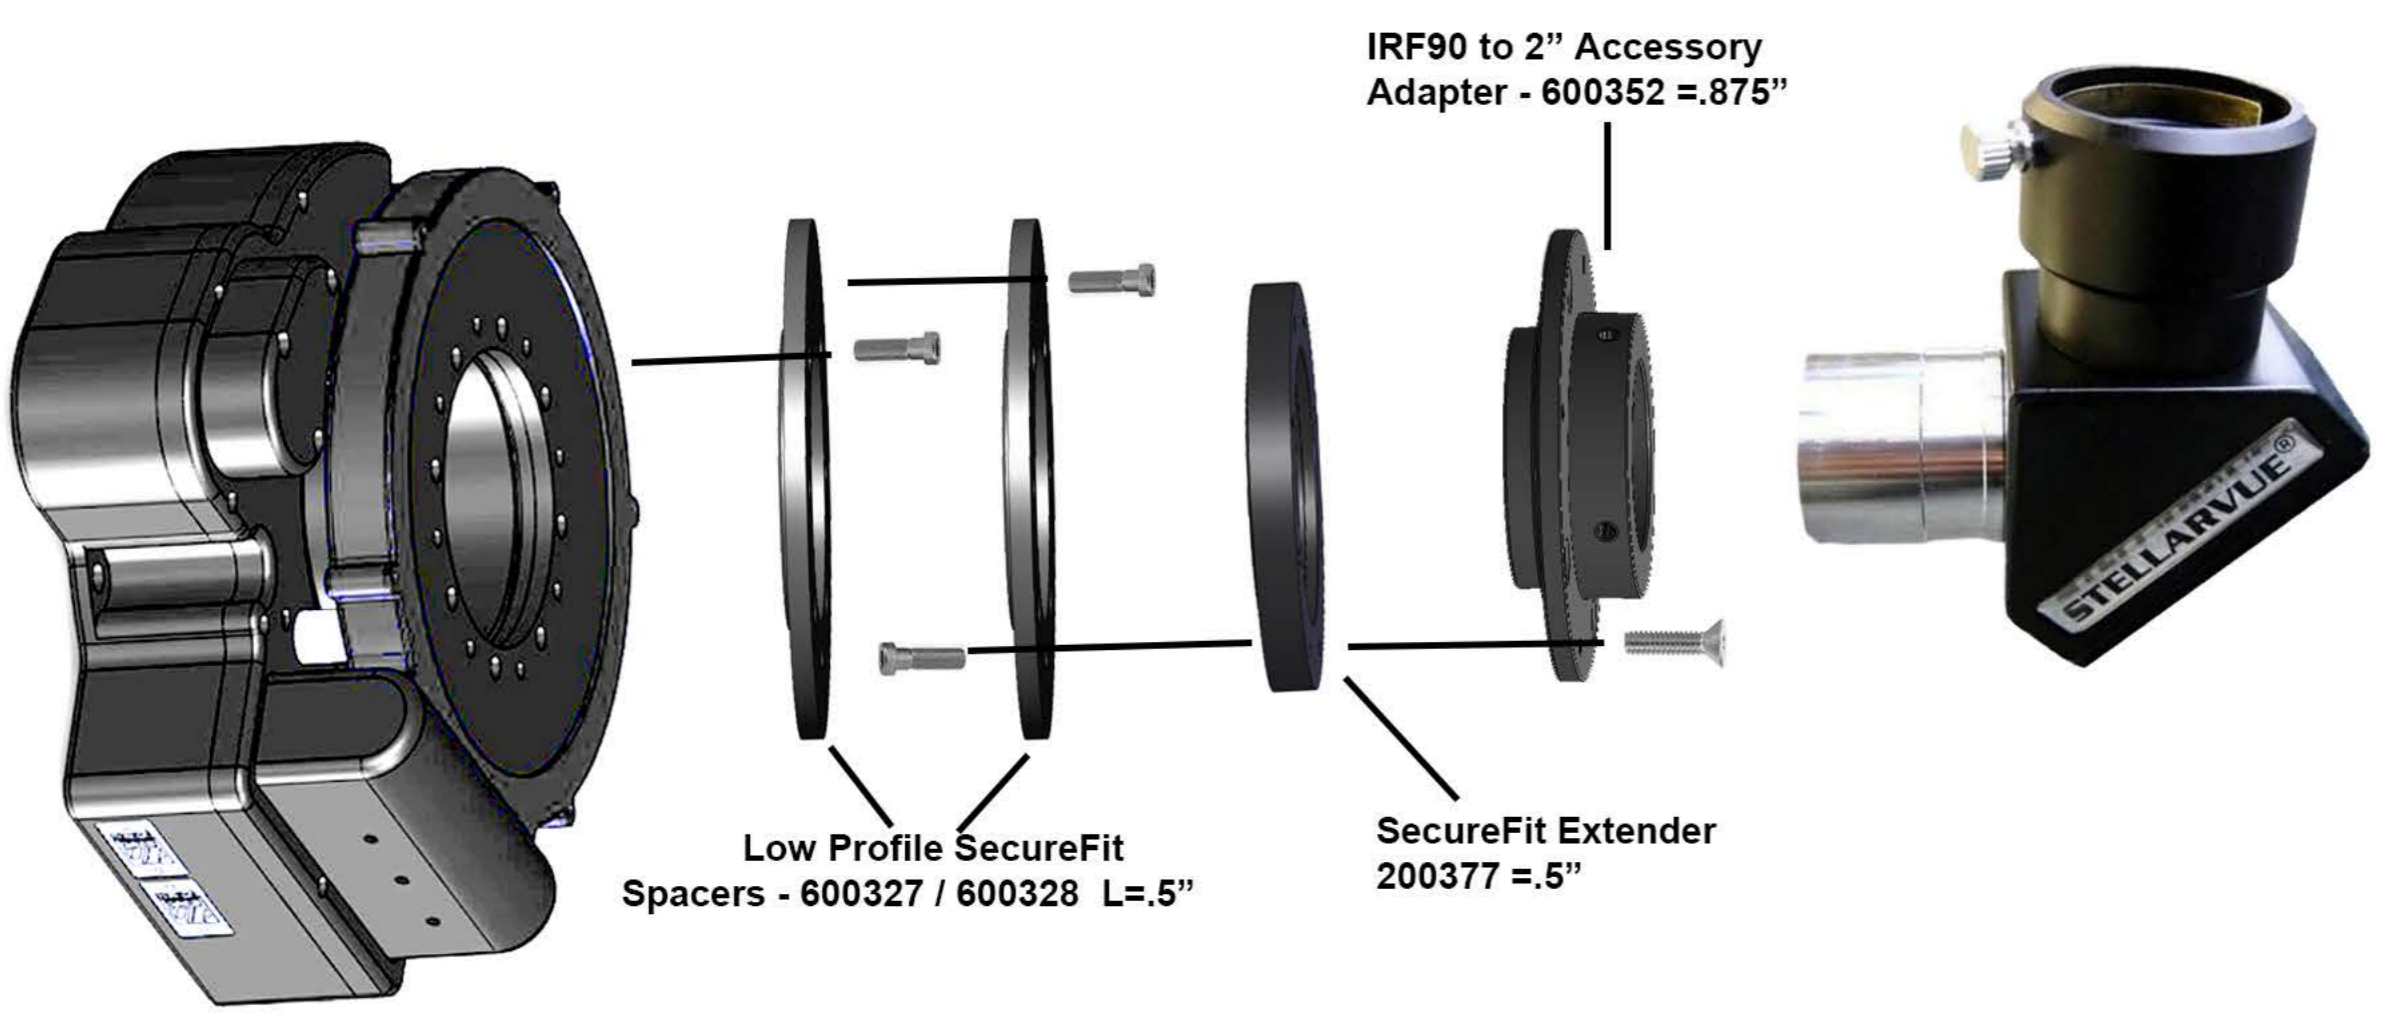

Visual adapters for CDK14 and IRF90

Visual adapters for CDK17 and IRF90

Visual adapters for CDK24 and IRF90

****For CDK20 the 600352 adapter will attach directly to the IRF90, however there can be clearance issues with the eyepiece making contact with the front of the IRF90. Therefore the 600352 adapter is not recommended with the CDK20.**