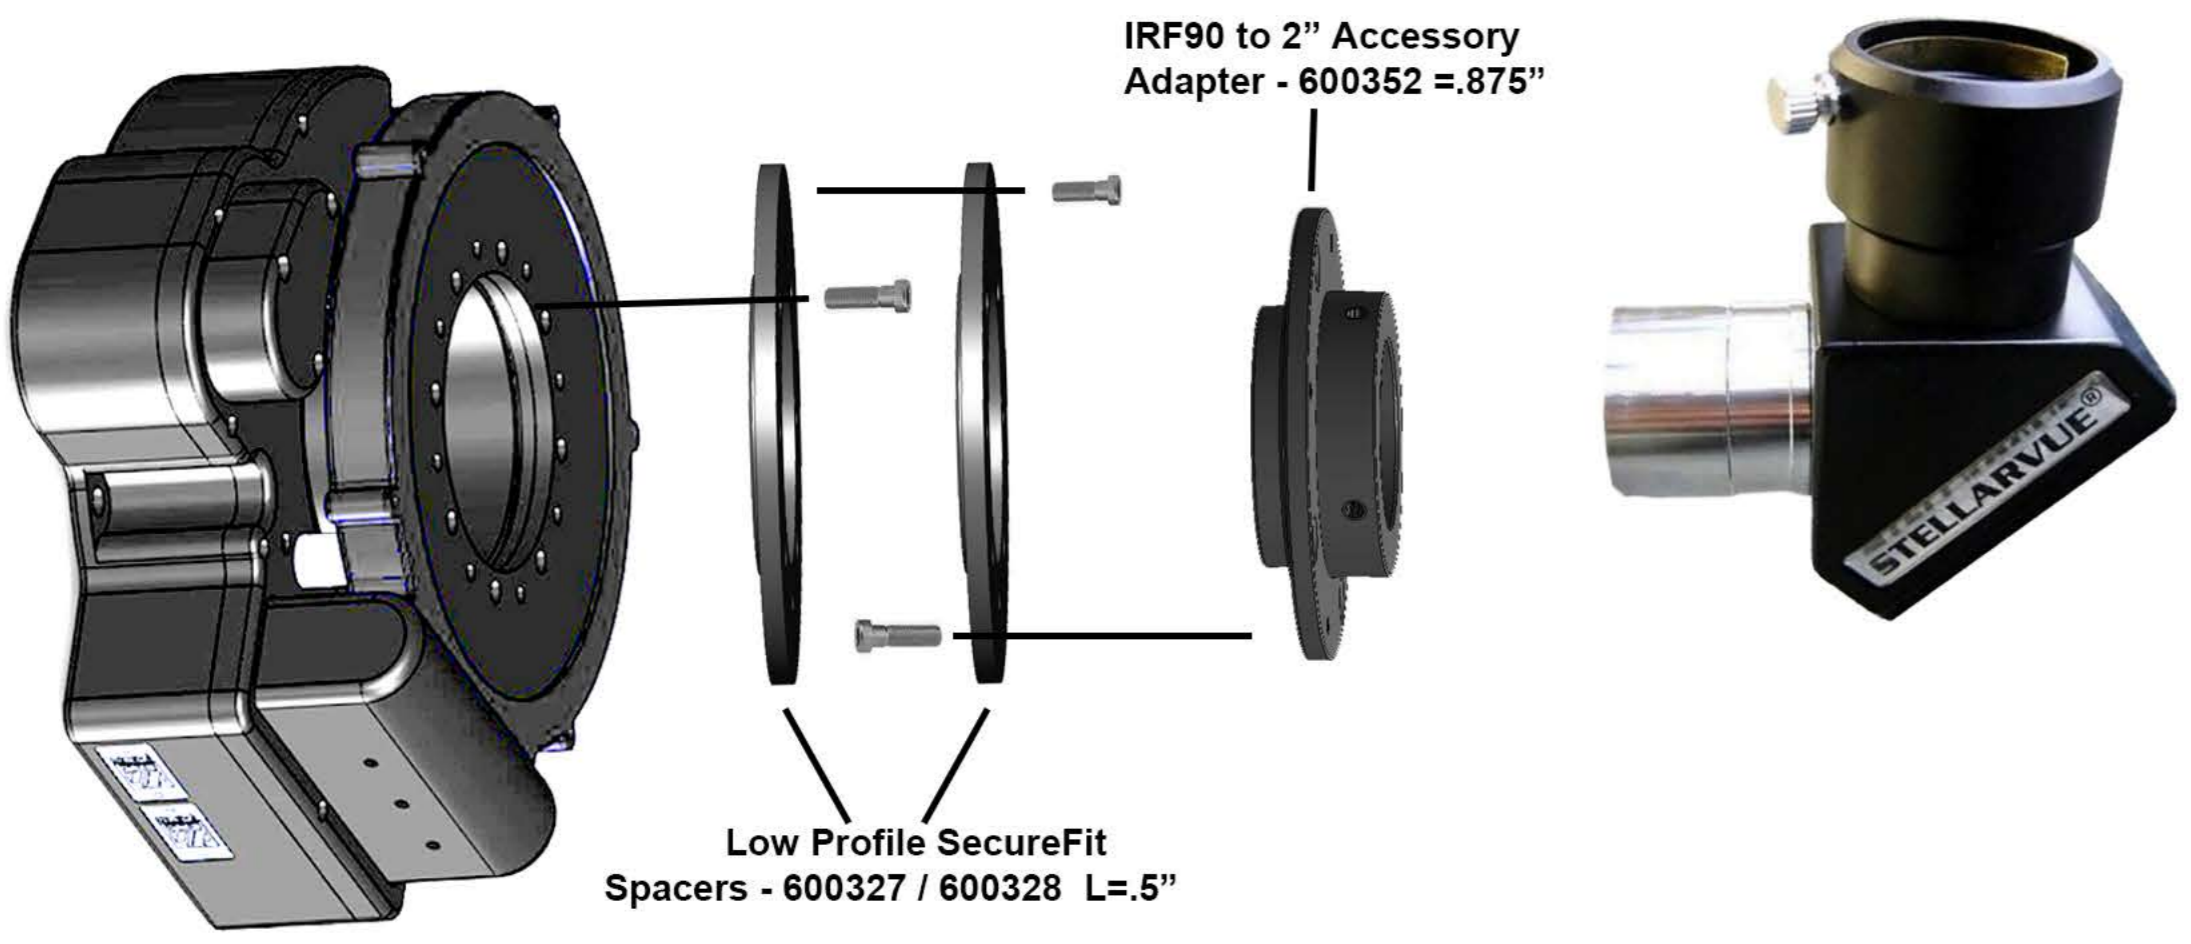

Visual adapters for CDK14 and IRF90

Visual adapters for CDK17 and IRF90

Visual adapters for CDK24 and IRF90

****For CDK20 the 600352 adapter will attach directly to the IRF90, however there can be clearance issues with the eyepiece making contact with the front of the IRF90. Therefore the 600352 adapter is not recommended with the CDK20.**