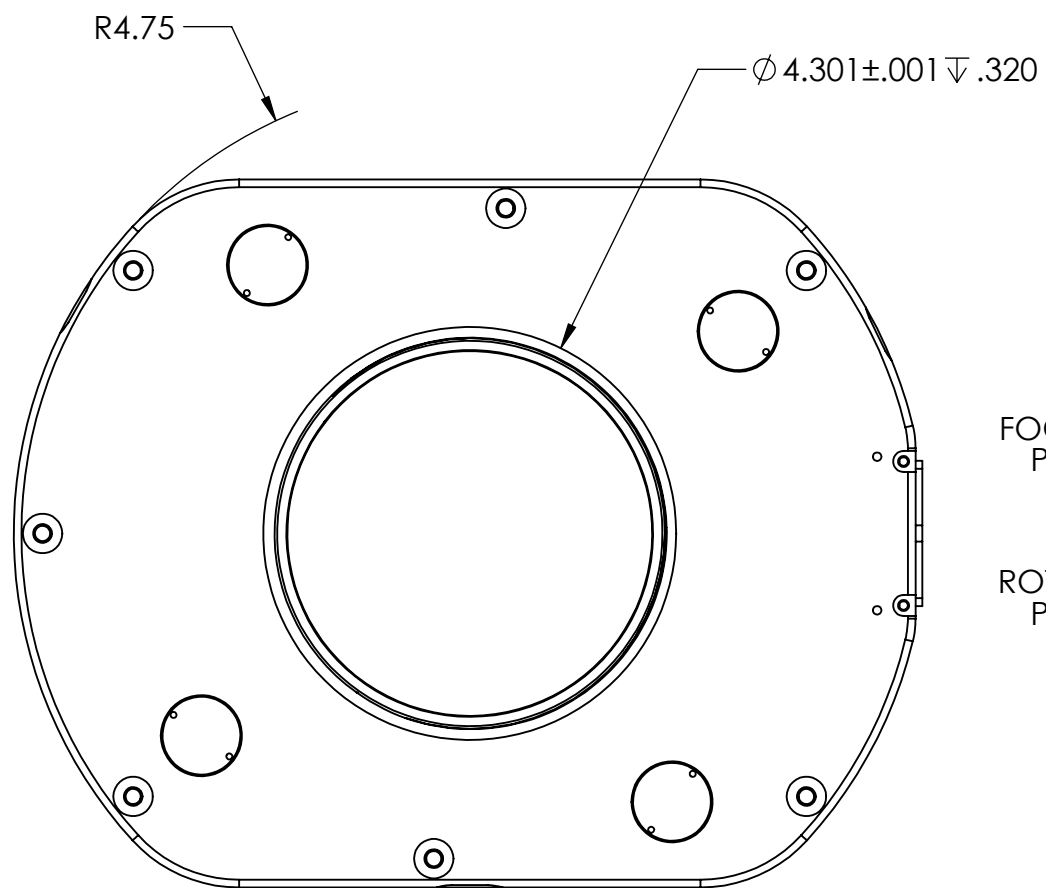

STOCK NO. 19750

D
C
B
A

TELESCOPE SIDE

62mm AT MIDPOINT

CAMERA SIDE

D
C
B
A

WEIGHT: 6lb 3oz (2.8kg)

UNLESS OTHERWISE SPECIFIED: DIMENSIONS ARE IN INCHES TWO PLACE DECIMAL ±.007 THREE PLACE DECIMAL ±.003	DRAWN	NAME	DATE	Optec Inc.
	CHECKED	LD	11/11/15	
	ENG APPR.			
	MFG APPR.			
MATERIAL	CONTRACT			TITLE: GEMINI
N/A	GEMINI			
FINISH	GEMINI			SIZE DWG. NO.
DO NOT SCALE DRAWING				B
	SCALE: 1:2	WEIGHT:	SHEET 1 OF 1	

8 7 6 5 4 3 2 1

8 7 6 5 4 3 2 1