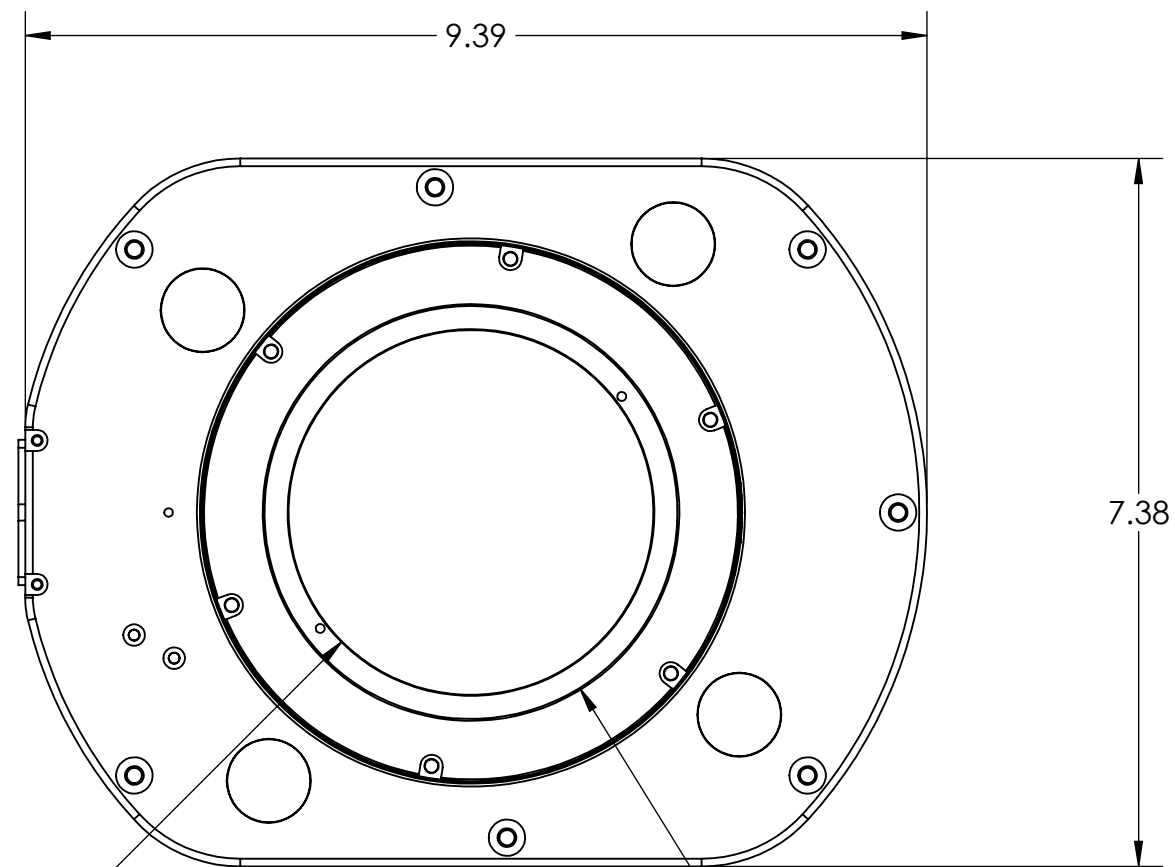

STOCK NO. 19750

D
C
B
A

TELESCOPE SIDE

62mm AT MIDPOINT

CAMERA SIDE

D
C
B
A

WEIGHT: 6lb 3oz (2.8kg)

UNLESS OTHERWISE SPECIFIED: DIMENSIONS ARE IN INCHES TWO PLACE DECIMAL ±.007 THREE PLACE DECIMAL ±.003	DRAWN	NAME	DATE	Optec Inc.
	CHECKED	LD	11/11/15	
	ENG APPR.			
	MFG APPR.			
MATERIAL	CONTRACT			TITLE: GEMINI
N/A	GEMINI			
FINISH	GEMINI			SIZE DWG. NO.
DO NOT SCALE DRAWING				B
	SCALE: 1:2	WEIGHT:	SHEET 1 OF 1	

8 7 6 5 4 3 2 1

8 7 6 5 4 3 2 1