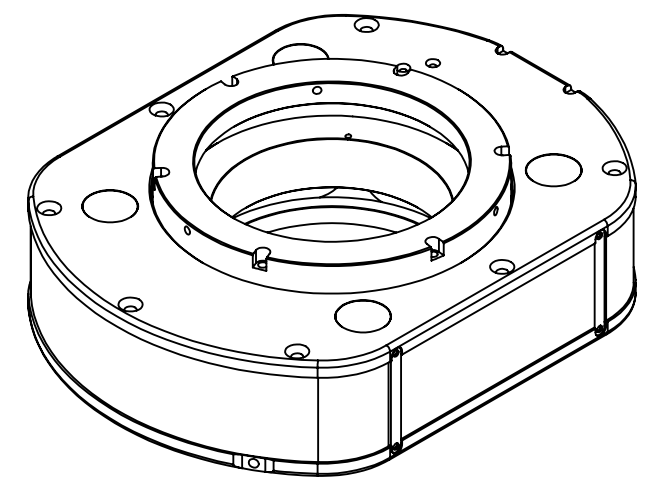

STOCK NO. 19750

D
C
B
A

TELESCOPE SIDE

62mm AT MIDPOINT

CAMERA SIDE

D
C
B
A

WEIGHT: 6lb 3oz (2.8kg)

UNLESS OTHERWISE SPECIFIED: DIMENSIONS ARE IN INCHES TWO PLACE DECIMAL ±.007 THREE PLACE DECIMAL ±.003	DRAWN	NAME	DATE	Optec Inc.
	CHECKED	LD	11/11/15	
	ENG APPR.			
	MFG APPR.			
MATERIAL	CONTRACT			TITLE: GEMINI
N/A	GEMINI			
FINISH	GEMINI			SIZE DWG. NO.
DO NOT SCALE DRAWING				B
	SCALE: 1:2	WEIGHT:	SHEET 1 OF 1	

8 7 6 5 4 3 2 1

8 7 6 5 4 3 2 1