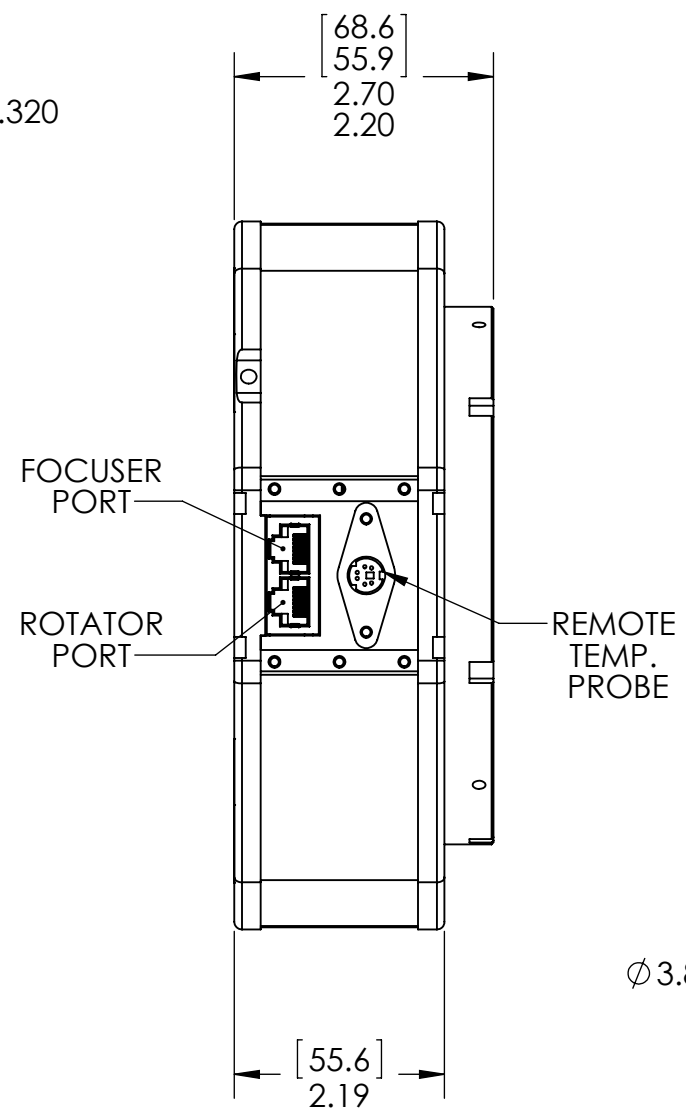

STOCK NO. 19750

D
C
B
A

TELESCOPE SIDE

62mm AT MIDPOINT

CAMERA SIDE

D
C
B
A

WEIGHT: 6lb 3oz (2.8kg)

UNLESS OTHERWISE SPECIFIED: DIMENSIONS ARE IN INCHES TWO PLACE DECIMAL ±.007 THREE PLACE DECIMAL ±.003	DRAWN	NAME	DATE	Optec Inc.
	CHECKED	LD	11/11/15	
	ENG APPR.			
	MFG APPR.			
MATERIAL	CONTRACT			TITLE: GEMINI
N/A	GEMINI			
FINISH	GEMINI			SIZE DWG. NO.
DO NOT SCALE DRAWING				B
	SCALE: 1:2	WEIGHT:	SHEET 1 OF 1	

8 7 6 5 4 3 2 1

8 7 6 5 4 3 2 1