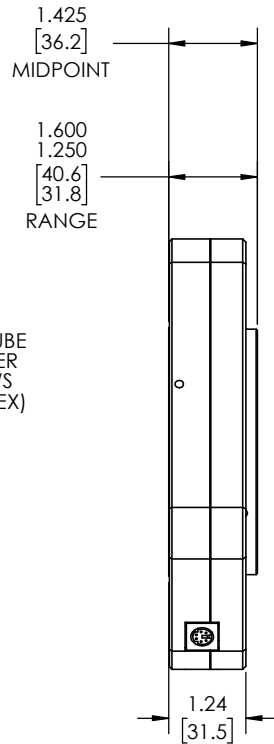

STOCK NO. 19740

TELESCOPE SIDE

STANDARD DRAWTUBE ADAPTER

EXTENDED DRAWTUBE ADAPTER

STANDARD

EXTENDED

CAMERA SIDE

- NOTES:
- STANDARD AND EXTENDED ADAPTERS ARE INCLUDED TO ALLOW FOR MORE ADAPATIBILITY, REFER TO USERS GUIDE FOR INSTALLATION
  - WEIGHT: 1LB 14OZ (0.85KG)

THIRD ANGLE PROJECTION

UNLESS OTHERWISE SPECIFIED: DIMENSIONS ARE IN INCHES TWO PLACE DECIMAL ±.007 THREE PLACE DECIMAL ±.003	DRAWN	NAME	DATE	<b>Optec Inc.</b>
	CHECKED	LD	1/23/18	
	ENG APPR.			
	MFG APPR.			
MATERIAL	N/A	CONTRACT		TITLE:
FINISH	N/A	TCF-LEO		TCF-LEO
DO NOT SCALE DRAWING				SIZE <b>B</b>
				DWG. NO. TCF-LEO OVERALL DIM
				SCALE: 2:3
				WEIGHT:
				SHEET 1 OF 1