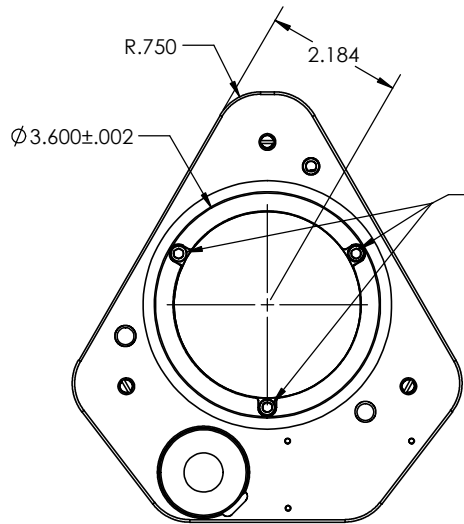

STOCK NO. 19740

TELESCOPE SIDE

STANDARD DRAWTUBE ADAPTER

EXTENDED DRAWTUBE ADAPTER

STANDARD

EXTENDED

CAMERA SIDE

- NOTES:
- STANDARD AND EXTENDED ADAPTERS ARE INCLUDED TO ALLOW FOR MORE ADAPATIBILITY, REFER TO USERS GUIDE FOR INSTALLATION
  - WEIGHT: 1LB 14OZ (0.85KG)

THIRD ANGLE PROJECTION

UNLESS OTHERWISE SPECIFIED: DIMENSIONS ARE IN INCHES TWO PLACE DECIMAL ±.007 THREE PLACE DECIMAL ±.003	DRAWN	NAME	DATE	<b>Optec Inc.</b>
	CHECKED	LD	1/23/18	
	ENG APPR.			
	MFG APPR.			
MATERIAL	N/A	CONTRACT		TITLE:
FINISH	N/A	TCF-LEO		TCF-LEO
DO NOT SCALE DRAWING				SIZE <b>B</b>
				DWG. NO. TCF-LEO OVERALL DIM
				SCALE: 2:3
				WEIGHT:
				SHEET 1 OF 1