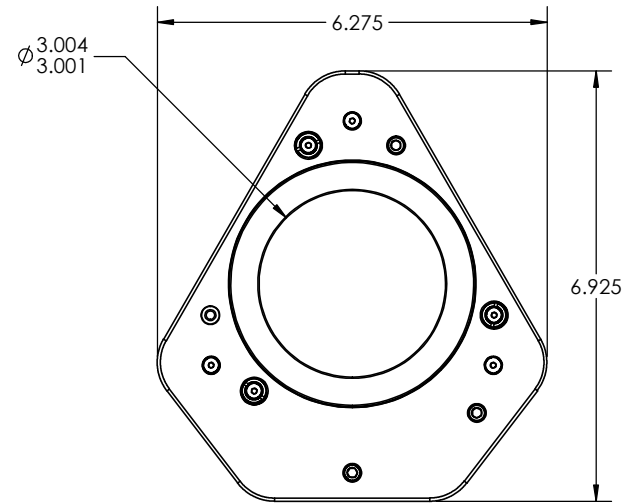

STOCK NO. 19740

TELESCOPE SIDE

STANDARD DRAWTUBE ADAPTER

EXTENDED DRAWTUBE ADAPTER

STANDARD

EXTENDED

CAMERA SIDE

- NOTES:
- STANDARD AND EXTENDED ADAPTERS ARE INCLUDED TO ALLOW FOR MORE ADAPATIBILITY, REFER TO USERS GUIDE FOR INSTALLATION
  - WEIGHT: 1LB 14OZ (0.85KG)

THIRD ANGLE PROJECTION

UNLESS OTHERWISE SPECIFIED: DIMENSIONS ARE IN INCHES TWO PLACE DECIMAL ±.007 THREE PLACE DECIMAL ±.003	DRAWN	NAME	DATE	<b>Optec Inc.</b>
	CHECKED	LD	1/23/18	
	ENG APPR.			
	MFG APPR.			
MATERIAL	N/A	CONTRACT		TITLE:
FINISH	N/A	TCF-LEO		TCF-LEO
DO NOT SCALE DRAWING				SIZE <b>B</b>
				DWG. NO. TCF-LEO OVERALL DIM
				SCALE: 2:3
				WEIGHT:
				SHEET 1 OF 1