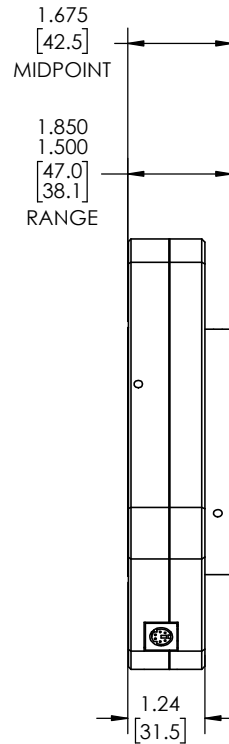

STOCK NO. 19740

TELESCOPE SIDE

STANDARD DRAWTUBE ADAPTER

EXTENDED DRAWTUBE ADAPTER

STANDARD

EXTENDED

CAMERA SIDE

- NOTES:
- STANDARD AND EXTENDED ADAPTERS ARE INCLUDED TO ALLOW FOR MORE ADAPATIBILITY, REFER TO USERS GUIDE FOR INSTALLATION
  - WEIGHT: 1LB 14OZ (0.85KG)

THIRD ANGLE PROJECTION

UNLESS OTHERWISE SPECIFIED: DIMENSIONS ARE IN INCHES TWO PLACE DECIMAL ±.007 THREE PLACE DECIMAL ±.003	DRAWN	NAME	DATE	<b>Optec Inc.</b>
	CHECKED	LD	1/23/18	
	ENG APPR.			
	MFG APPR.			
MATERIAL	N/A	CONTRACT		TITLE:
FINISH	N/A	TCF-LEO		TCF-LEO
DO NOT SCALE DRAWING				SIZE <b>B</b>
				DWG. NO. TCF-LEO OVERALL DIM
				SCALE: 2:3
				WEIGHT:
				SHEET 1 OF 1