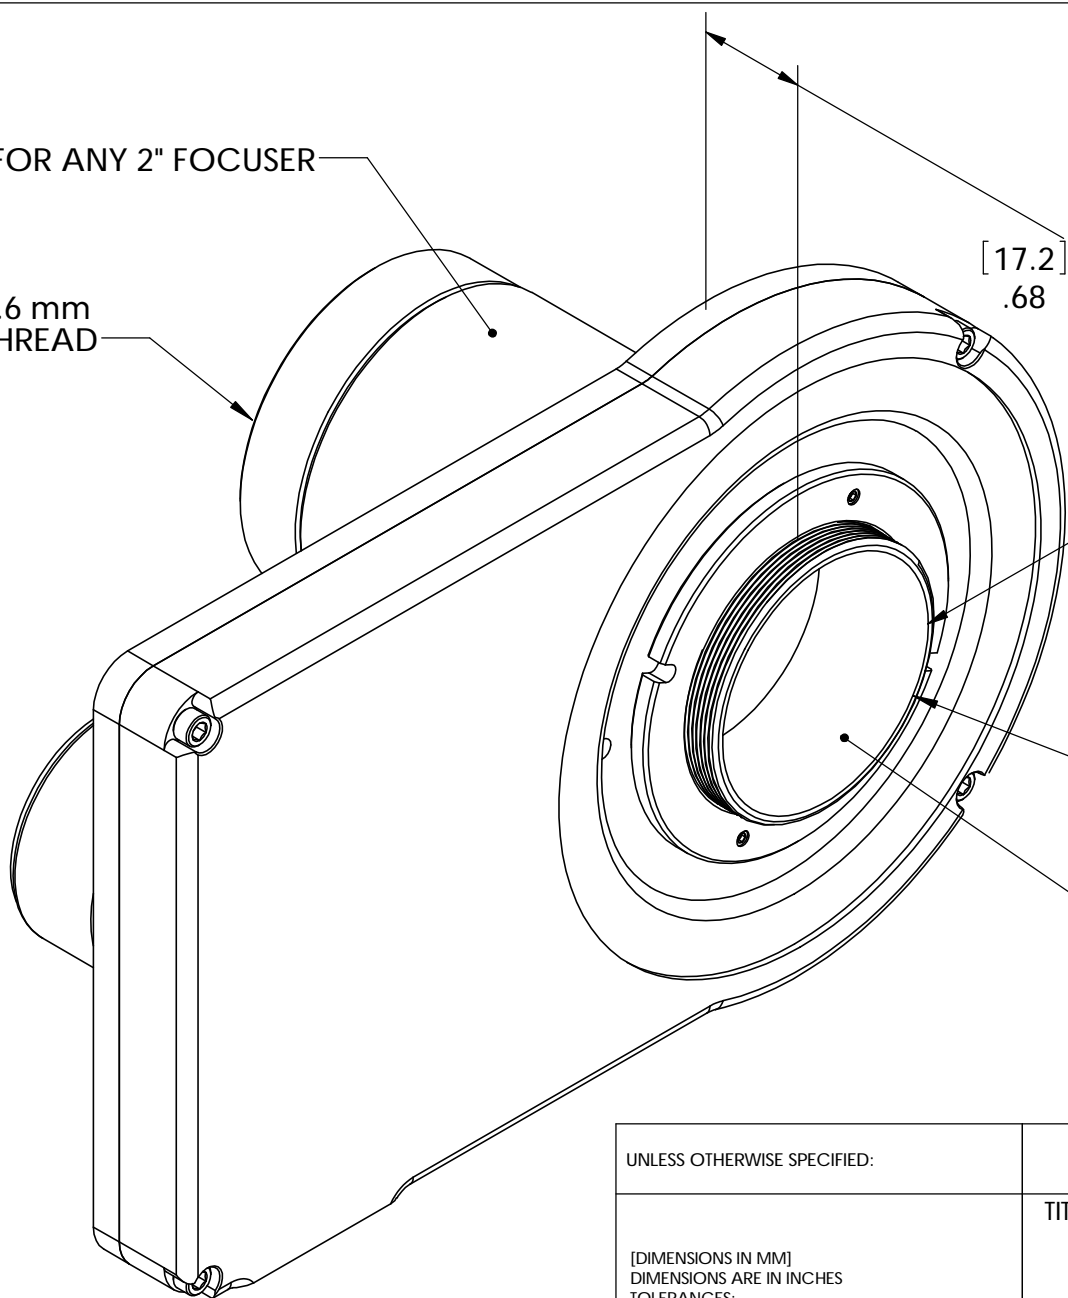

2" BARREL FOR ANY 2" FOCUSER

M48 x 0.6 mm  
FILTER THREAD

[17.2]  
.68 BACK FOCUS

Ø 1.515 CLEAR APERTURE

T-THREAD CAMERA INTERFACE

ANTI-REFLECTION THREADS  
FLAT BLACK PAINT

PROPRIETARY AND CONFIDENTIAL  
THE INFORMATION CONTAINED IN THIS DRAWING IS THE SOLE PROPERTY OF OPTEC, INC. ANY REPRODUCTION IN PART OR AS A WHOLE WITHOUT THE WRITTEN PERMISSION OF OPTEC, INC. IS STRICTLY PROHIBITED.

UNLESS OTHERWISE SPECIFIED:		<i>Optec, Inc.</i>		
[DIMENSIONS IN MM] DIMENSIONS ARE IN INCHES TOLERANCES: TWO PLACE DECIMAL ±.007 THREE PLACE DECIMAL ±.003		TITLE:  <b>PYXIS LE</b>		
MATERIAL N/A	FINISH N/A	SIZE <b>A</b>	DWG. NO. <b>N/A</b>	REV <b>1.0</b>
DO NOT SCALE DRAWING		SCALE: 1:1	WEIGHT:	SHEET 1 OF 1