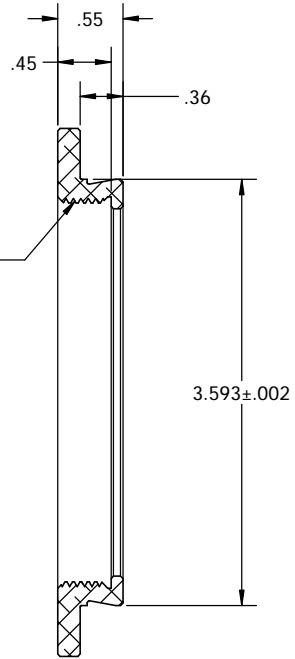

PN 4470
STK NO 17802

D

C

B

A

3" MEADE TELESCOPE THREAD

D

C

B

A

UNLESS OTHERWISE SPECIFIED:		DRAWN	NAME	DATE	Optec Inc.	
DIMENSIONS ARE IN INCHES		CHECKED	LD	10/17/11		
TWO PLACE DECIMAL ±.007		ENG APPR.			TITLE:	
THREE PLACE DECIMAL ±.003		MFG APPR.			MEADE TELESCOPE 3" MOUNT	
MATERIAL: 6061-T6		G.A.			SIZE DWG. NO.	
STOCK SIZE:		CONTRACT			B 17-06661	
0.00 X 0.00 X .00		OPTEC-3600			SCALE: 1:1 WEIGHT: SHEET 1 OF 1	
FINISH: SEE NOTES						
DO NOT SCALE DRAWING						

8

7

6

5

4

3

2

1