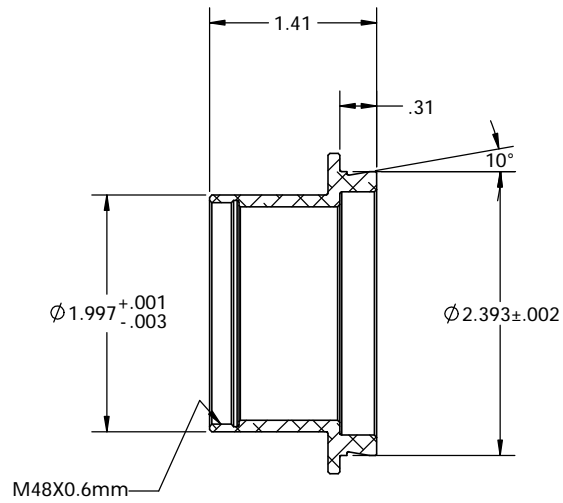

PN 3764  
STK NO 17459

UNLESS OTHERWISE SPECIFIED: DIMENSIONS ARE IN INCHES TWO PLACE DECIMAL ±.007 THREE PLACE DECIMAL ±.003 MATERIAL: 6061-T6 STOCK SIZE: 0.00 X 0.00 X .00 FINISH: SEE NOTES DO NOT SCALE DRAWING	DRAWN	NAME	DATE	<b>Optec Inc.</b>		
	LD		8/27/12			
	CHECKED			<b>2" BARREL TELESCOPE MOUNT</b>		
	ENG APPR.					
	CONTRACT			SIZE	DWG. NO.	
	OPTEC-2400			<b>B</b>	<b>17-06320</b>	
				SCALE: 1:1	WEIGHT:	SHEET 1 OF 1