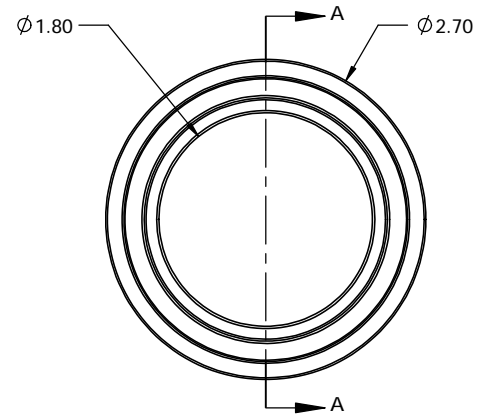

PN 3764  
STK NO 17459

UNLESS OTHERWISE SPECIFIED: DIMENSIONS ARE IN INCHES TWO PLACE DECIMAL ±.007 THREE PLACE DECIMAL ±.003 MATERIAL: 6061-T6 STOCK SIZE: 0.00 X 0.00 X .00 FINISH: SEE NOTES DO NOT SCALE DRAWING	DRAWN	NAME	DATE	<b>Optec Inc.</b>		
	LD		8/27/12			
	CHECKED			<b>2" BARREL TELESCOPE MOUNT</b>		
	ENG APPR.					
	CONTRACT			SIZE	DWG. NO.	
	OPTEC-2400			<b>B</b>	<b>17-06320</b>	
				SCALE: 1:1	WEIGHT:	SHEET 1 OF 1