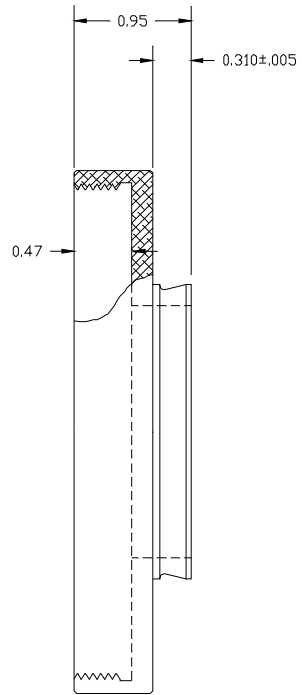

PN3438
 STK. NO. 17456

TOLERANCE .XX ±.007.XXX ± .003	CONTRACT TCF-S/IFW TELESCOPE ADAPTERS	<i>OPTEC, Inc.</i>	
MATERIAL 6061	REVISION 11/22/96 6/4/97 6/9/97 6/22/07	MEADE 16 TELESCOPE MOUNT, 4.00-16 THREAD	
FINISH BRIGHT DIP BLACK ANODIZE		SCALE: 1X	NO: 17-06312